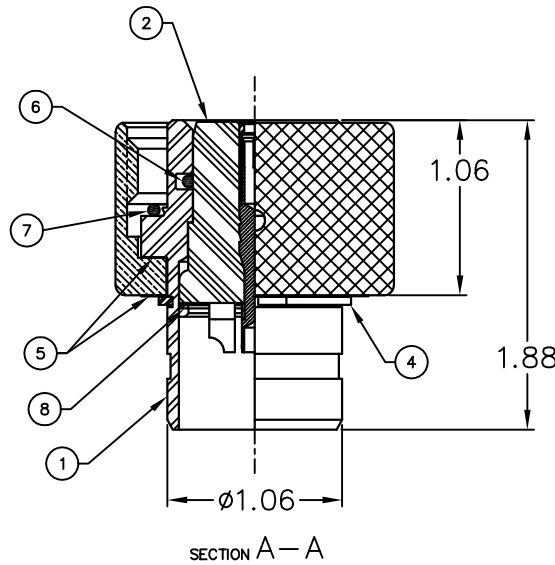

40-403-001-00

MILLENNIUM
SERIES

30-CP

NOTES: UNLESS OTHERWISE SPECIFIED.

1. MATES WITH 30 RECEPTACLE.
2. SEE 30-PIS DATA SHEETS (40-465-001-00) FOR AVAILABLE INSERTS.

ISOMETRIC VIEW SHOWN ASSEMBLED FOR REFERENCE ONLY

1		56B-008	RETAINING RING, SPIROLOX UR-87-S	302 S.S.		8
1		59A-101	O-RING, 2-024	BUNA 70		7
1		59A-093	O-RING, 2-018	BUNA 70		6
2		23D-104	WASHER, 1.38 X 1.073 X .005, 30-CP	316 S.S.		5
1		56B-082	RETAINER, TRUARC, 5100-106-S	S.S.		4
1		24F-109	ENGAGING NUT	BRASS 360		3
1		30-PIS	SOCKET INSERT ASSEMBLY	VARIOUS		2
1		24E-187	SHELL, 30-CP	316 S.S.		1
QTY REQD	CAGE CODE	PART OR IDENTIFYING NO.	NOMENCLATURE OR DESCRIPTION	MATERIAL SPECIFICATION	ZONE	ITEM NO